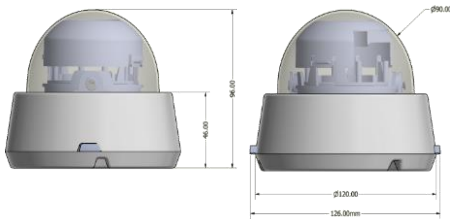

NETWORK IP CAMERA

HIP-HD228V5

2MP NETWORK IP IR DOME CAMERA

STARVIS **H.265** **WDR**

Features

- Sony STARVIS 2.07MP Image Sensor
- Ultra low light color camera(0.01lux/F1.2)
- Triple codec(H.265, H.264, MJPEG)
- Triple Stream
- Max 30fps @ all resolution
- Support Onvif/PoE/External Video
- DOL True WDR
- IR LED : 28 units(25m)
- True Day & Night
- Motorized VF Lens 2.8~12mm
- 3-Axis Gimbal Bracket

Camera Specifications

IMAGE	Image Sensor	Sony Starvis 2.07MP(1/2.8) Image Sensor
	Scan System	Progressive Scan
	Total Pixels	1945(H) x 1109(V), 2.16 Mega Pixels
	Effective Pixels	1945(H) x 1097(V), 2.13 Mega Pixels
Function	Day & Night	Auto / Day(Color) / Night(BW), ICR Control
	Privacy Area	On / Off (16 Programmable Zones)
	Motion Detection	48 Zone (On/Off, 1~5Step), On / Off
	W D R	WDR, On / Off
	DNR	2DNR, 3DNR
	Defog	Detect foggy, On / Off
	Elec. Shutter	Auto(1/30~1/30000), Suppress Rolling, Manual
	White Balance	Auto / Push / Indoor / Outdoor / Fluorescent
Lens	Image Mirror	Normal/Mirror(H)/Flip(V)Both(HV)
	Focal Length	Motorized VF lens 2.8~12mm
IR LEDs	IR LEDs	28 units
Electrical	Power Supply	DC12[V] ±10% / Max 750mA
Environmental	Operating Temp.	-10°C ~ +50°C
	Preservation Temp.	-20°C ~ +60°C
	Humidity	0% ~ 80%
Mechanical	Weight.	Approx. 380g